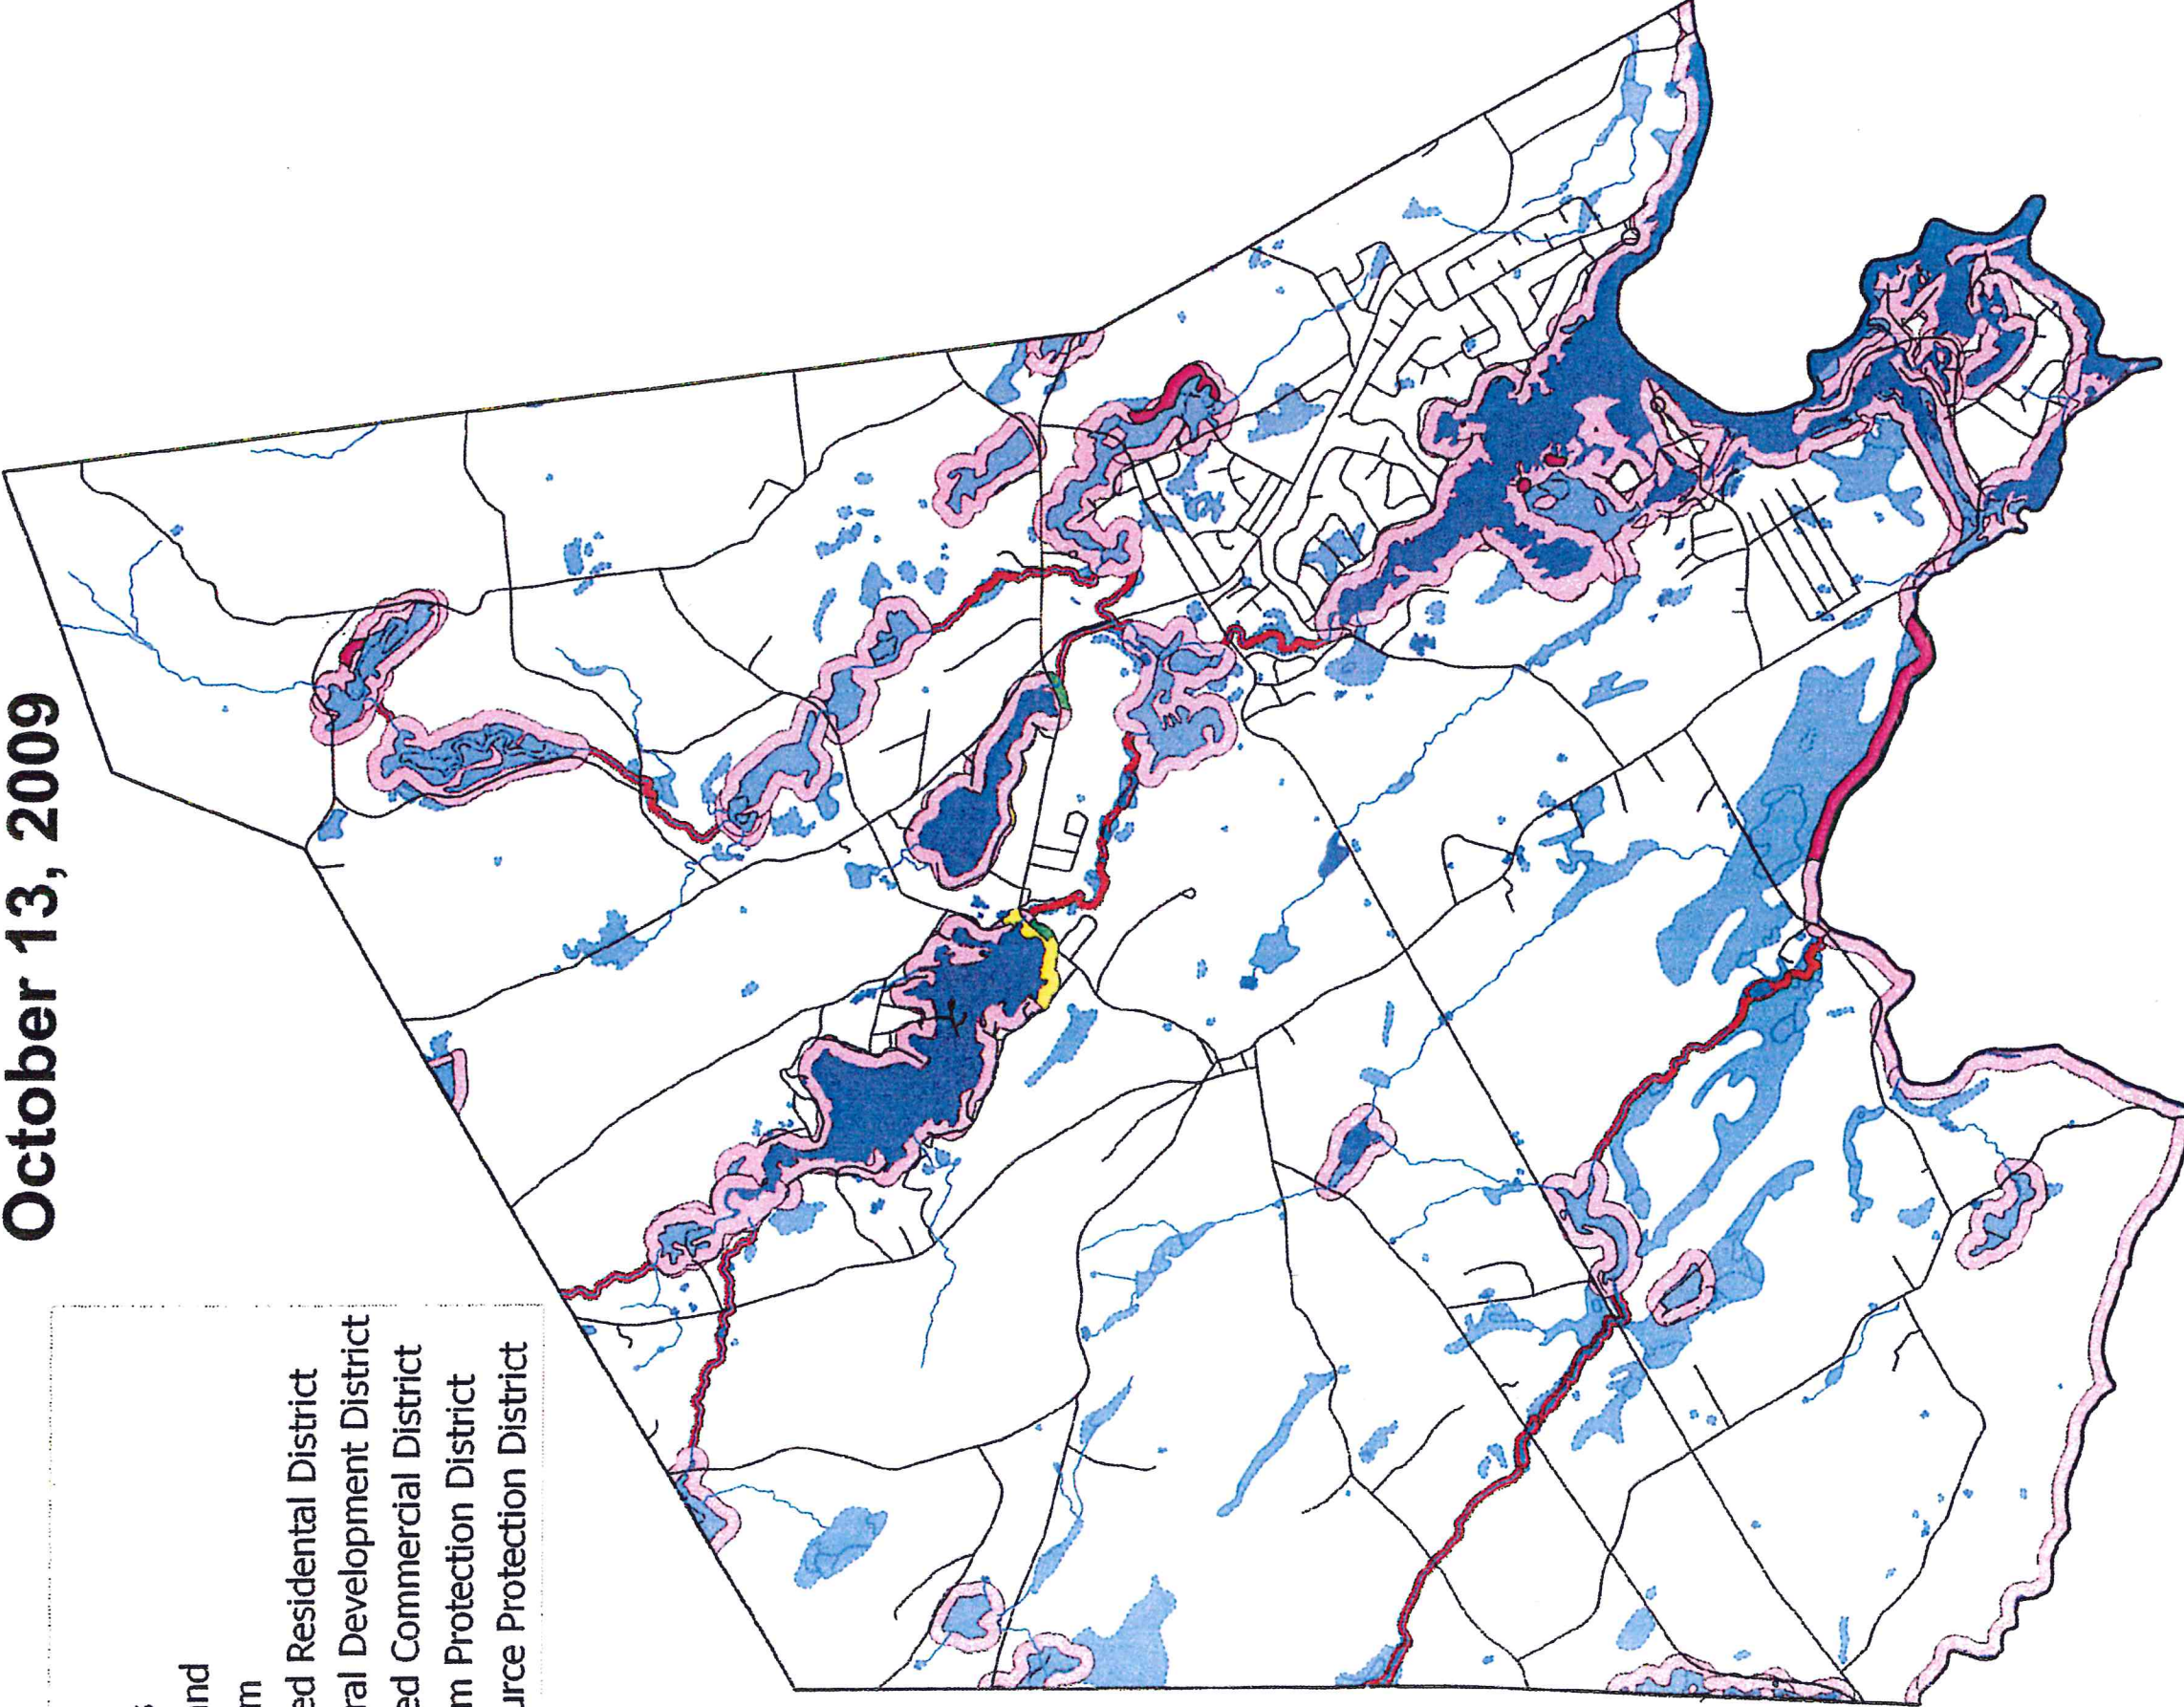

Town of Limerick Shoreland Zoning Map October 13, 2009

- Legend**
- Lakes
 - Wetland
 - Stream
 - Limited Residential District
 - General Development District
 - Limited Commercial District
 - Stream Protection District
 - Resource Protection District